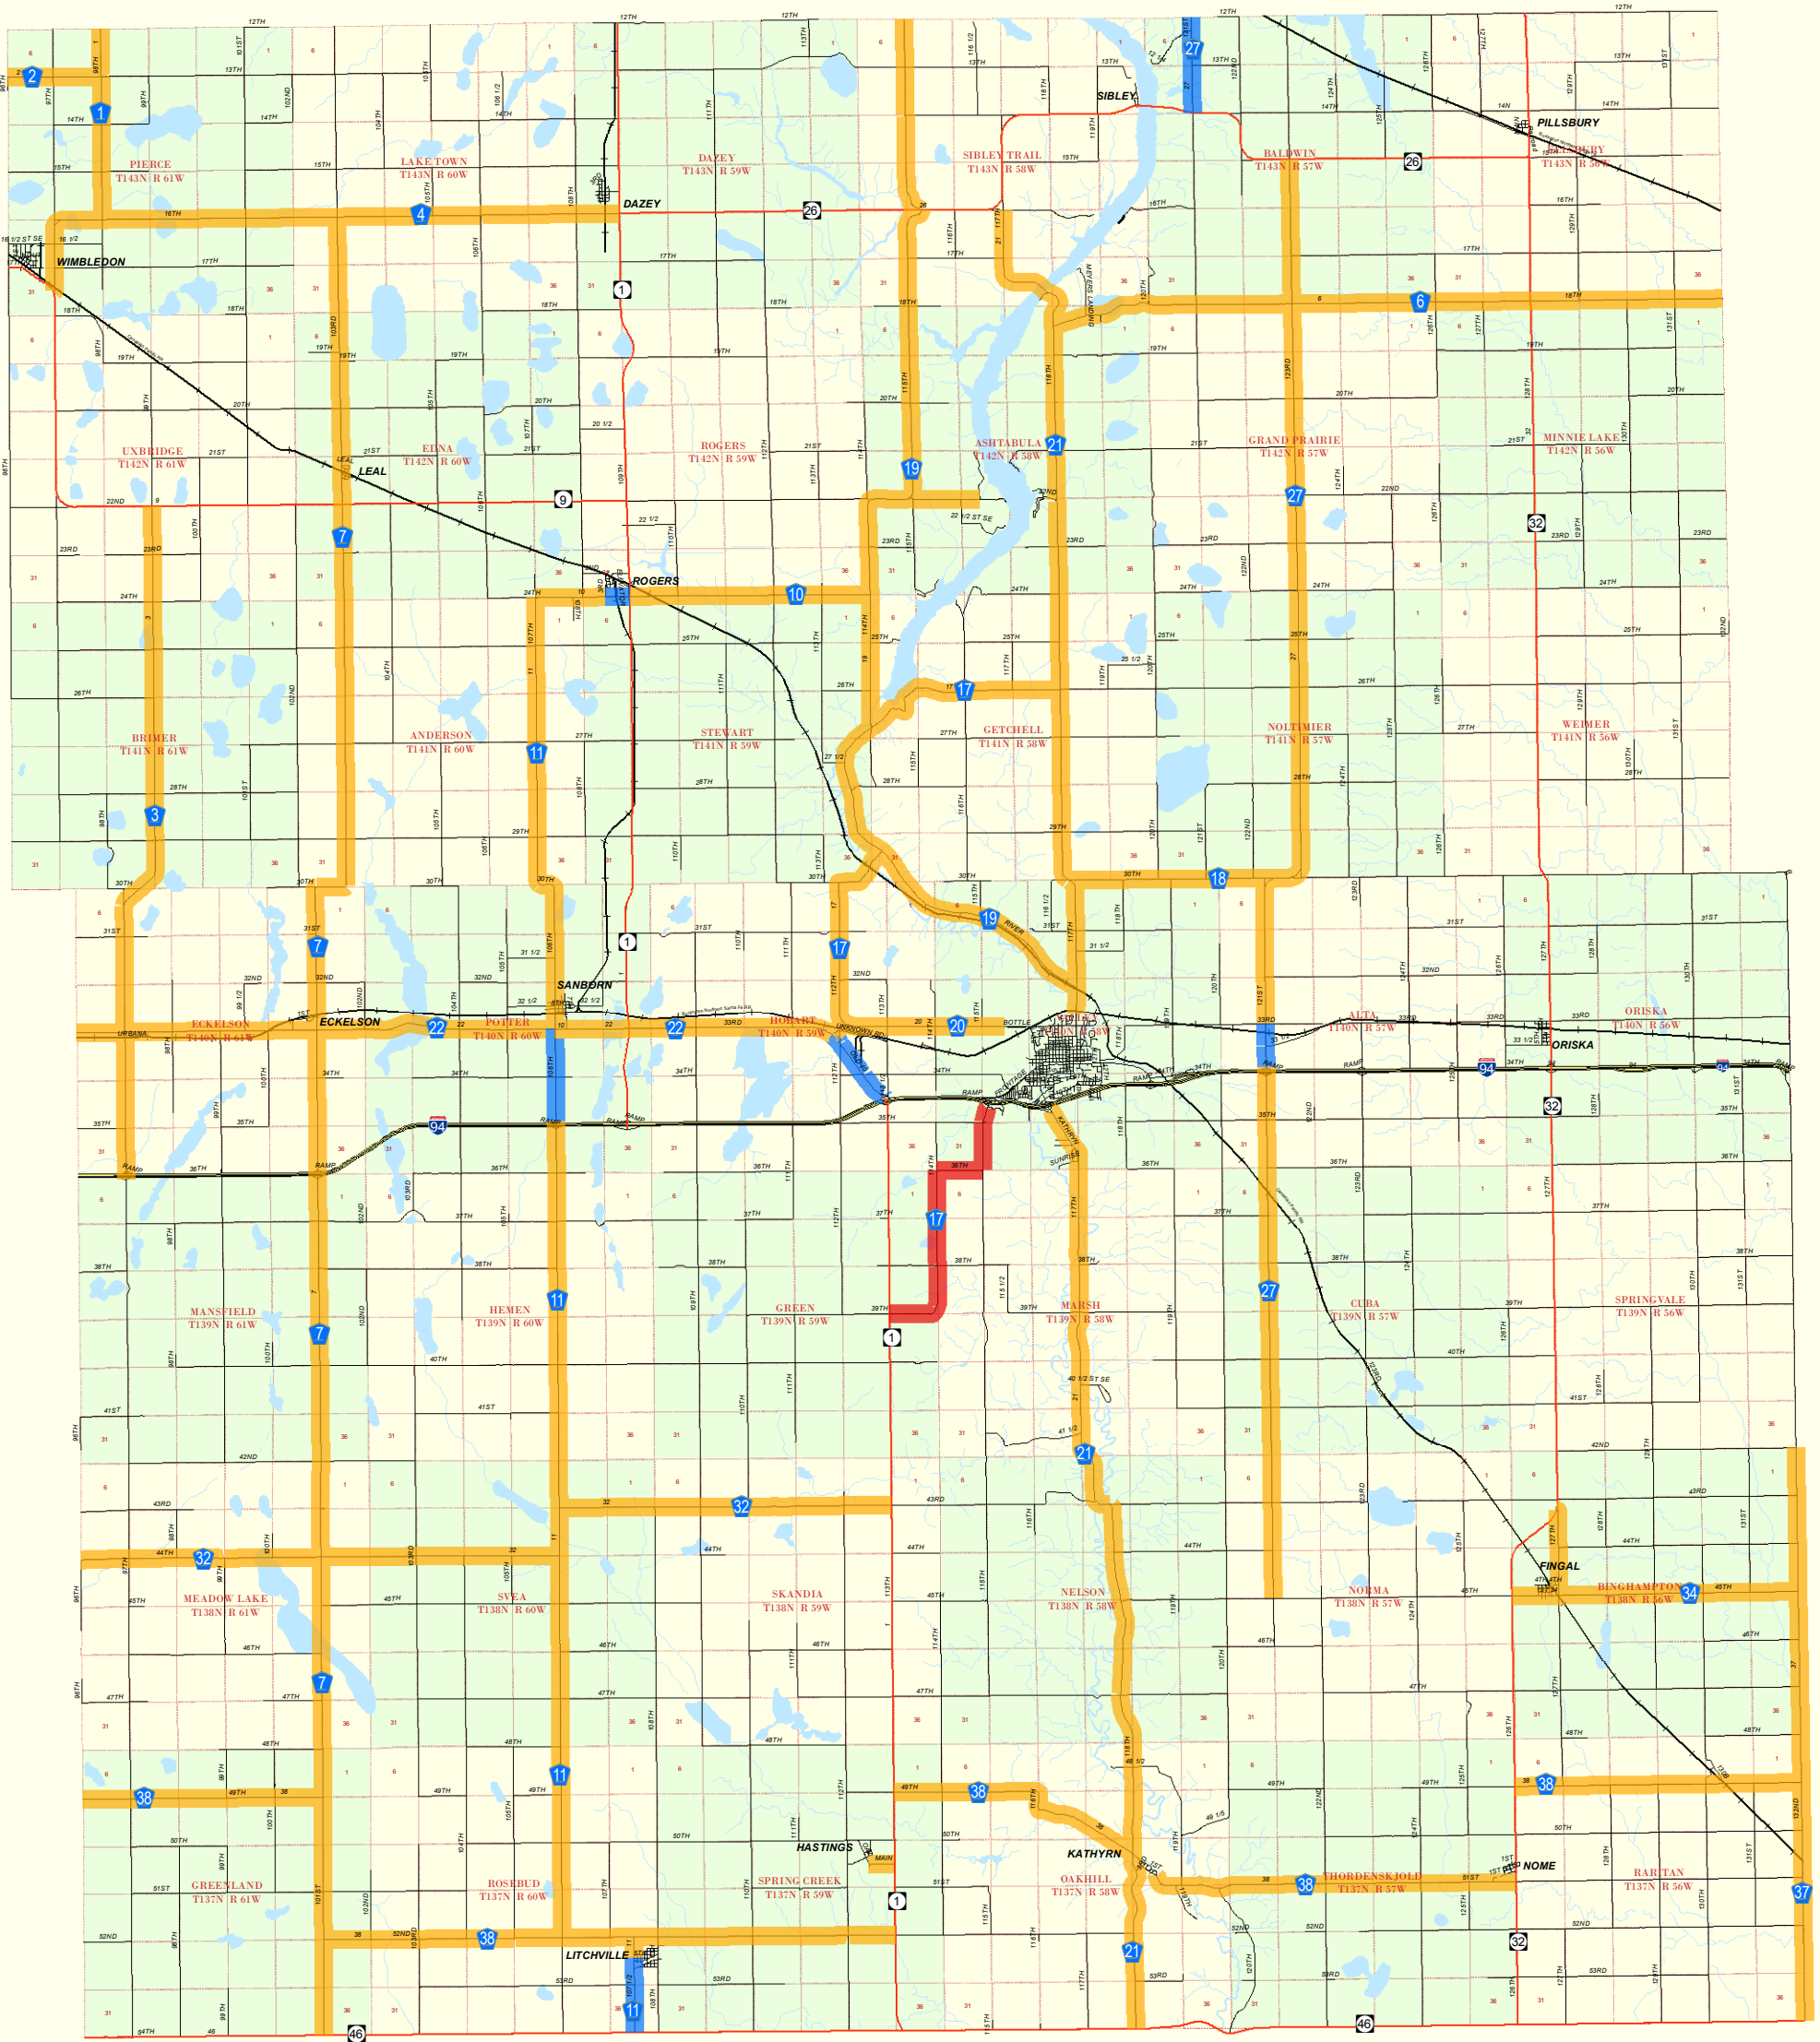

Load Restrictions - Barnes County Road System

2025 Spring Load Restrictions

Road Limit

 6-Tons Per Axle

 Legal Loads

 No Trucks

All Trucks Traveling On Barnes County Roads Are Restricted To 35 mph.

 Interstate Hwy

 State Hwy

 County Hwy

 Secondary Roads

 Railroads